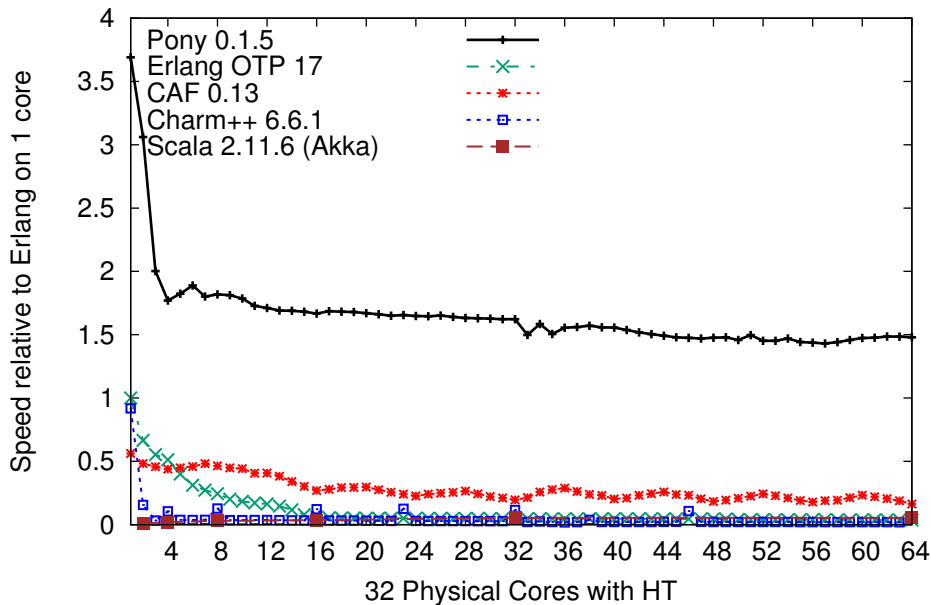

Benchmark: Creating 1,048,576 actors

Benchmark: Creating 1,048,576 actors

Benchmark: Mailbox performance (100,000,000 messages)

Benchmark: Mailbox performance (100,000,000 messages)

Benchmark: Message ring + factorisation

Benchmark: Message ring + factorisation