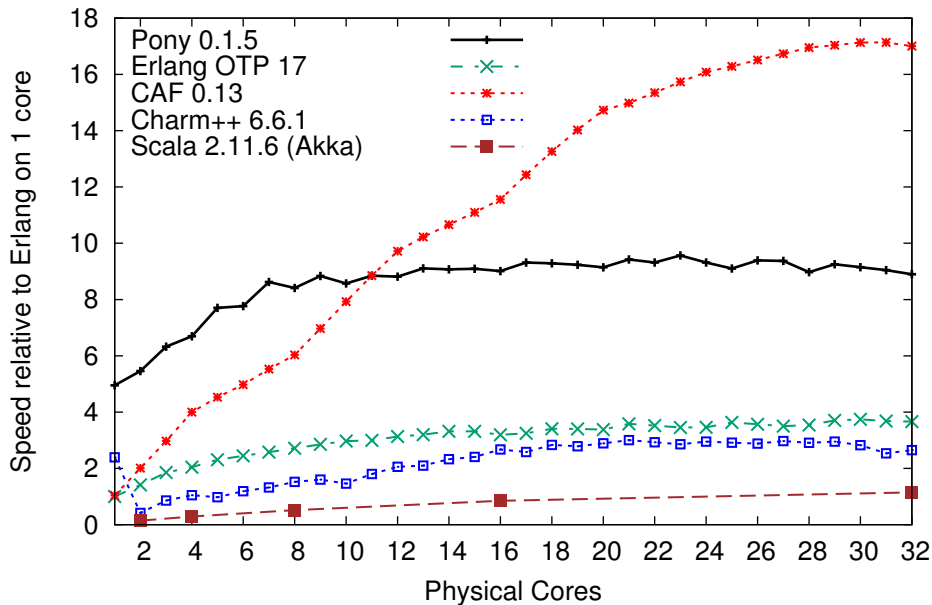

Benchmark: Creating 1,048,576 actors

Benchmark: Creating 1,048,576 actors

Benchmark: Mailbox performance (100,000,000 messages)

Benchmark: Mailbox performance (100,000,000 messages)

Benchmark: Message ring + factorisation

Benchmark: Message ring + factorisation