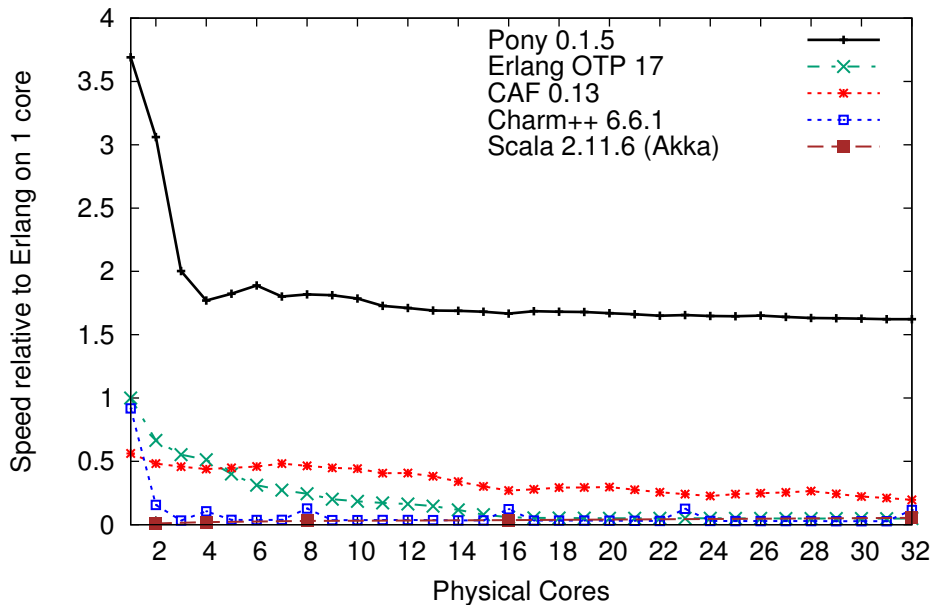

Benchmark: Creating 1,048,576 actors

Benchmark: Creating 1,048,576 actors

Benchmark: Mailbox performance (100,000,000 messages)

Benchmark: Mailbox performance (100,000,000 messages)

Benchmark: Message ring + factorisation

Benchmark: Message ring + factorisation