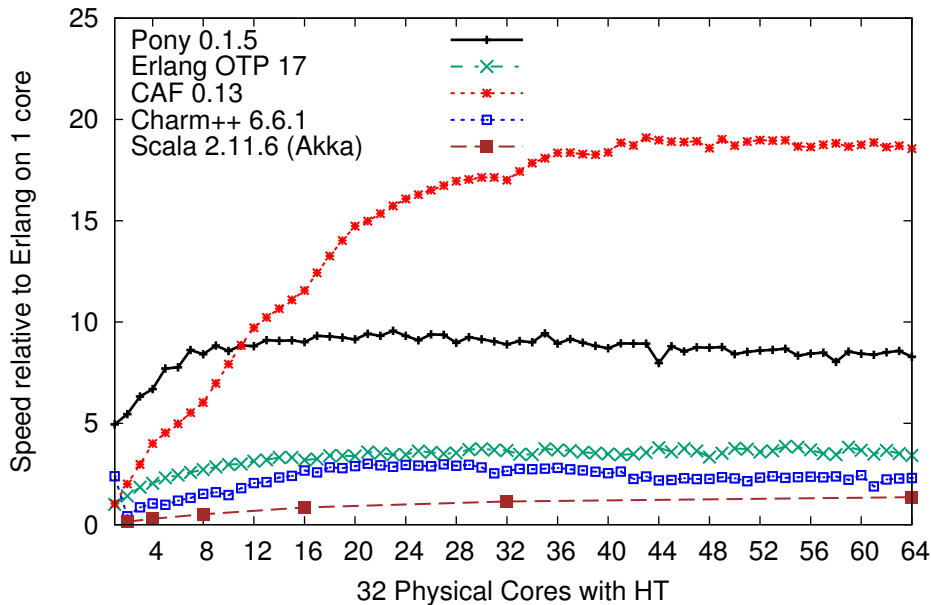

Benchmark: Creating 1,048,576 actors

Benchmark: Creating 1,048,576 actors

Benchmark: Mailbox performance (100,000,000 messages)

Benchmark: Mailbox performance (100,000,000 messages)

Benchmark: Message ring + factorisation

Benchmark: Message ring + factorisation