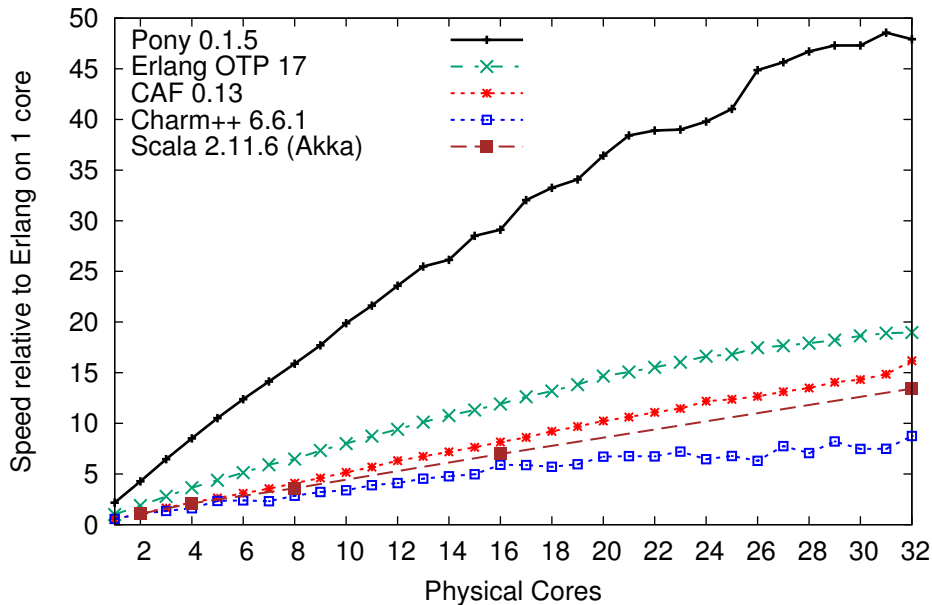

Benchmark: Creating 1,048,576 actors

Benchmark: Creating 1,048,576 actors

Benchmark: Mailbox performance (100,000,000 messages)

Benchmark: Mailbox performance (100,000,000 messages)

Benchmark: Message ring + factorisation

Benchmark: Message ring + factorisation